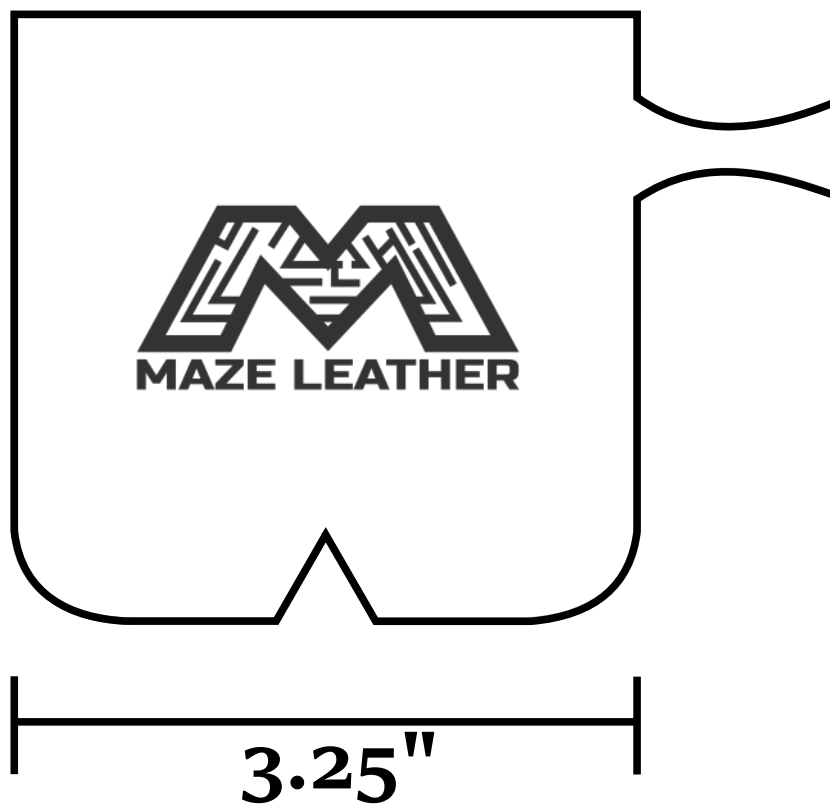

# Leather Lighter Keychain Holster

**Recommended Leather  
Size : 4oz or 1/16"**

**Important: Print page at 100%**