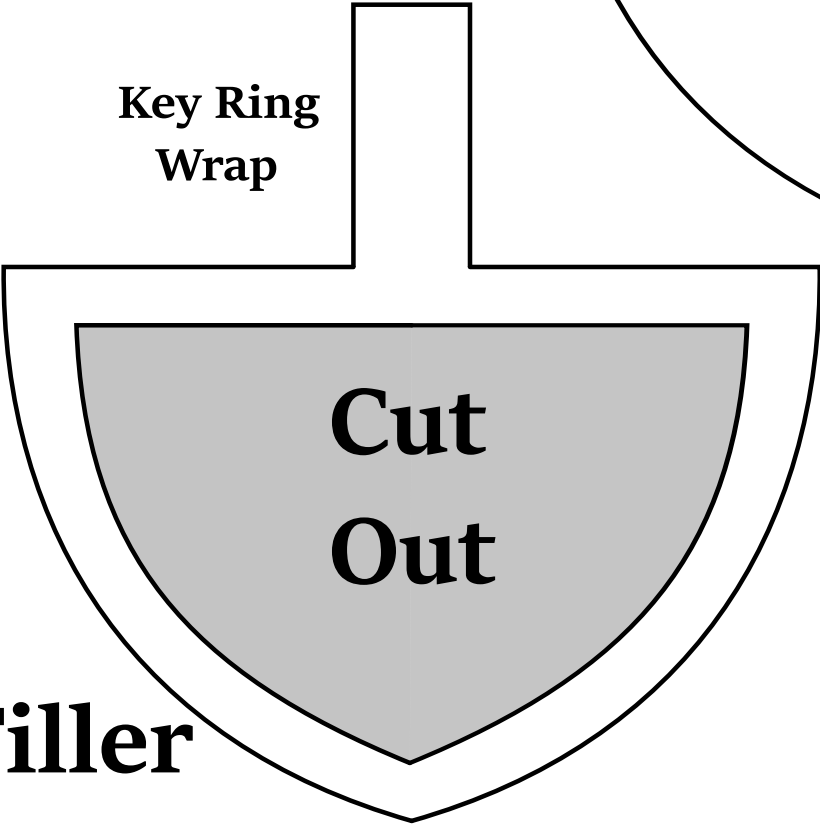

Small Keychain Coin Pouch

3.5" Wide

1in.
Test

MAZE LEATHER

MazeLeather.com

Instagram.com/Maze.Leather

4.25" Wide

Key Ring
Wrap

Cut
Out

Filler
Piece

1in.
Test